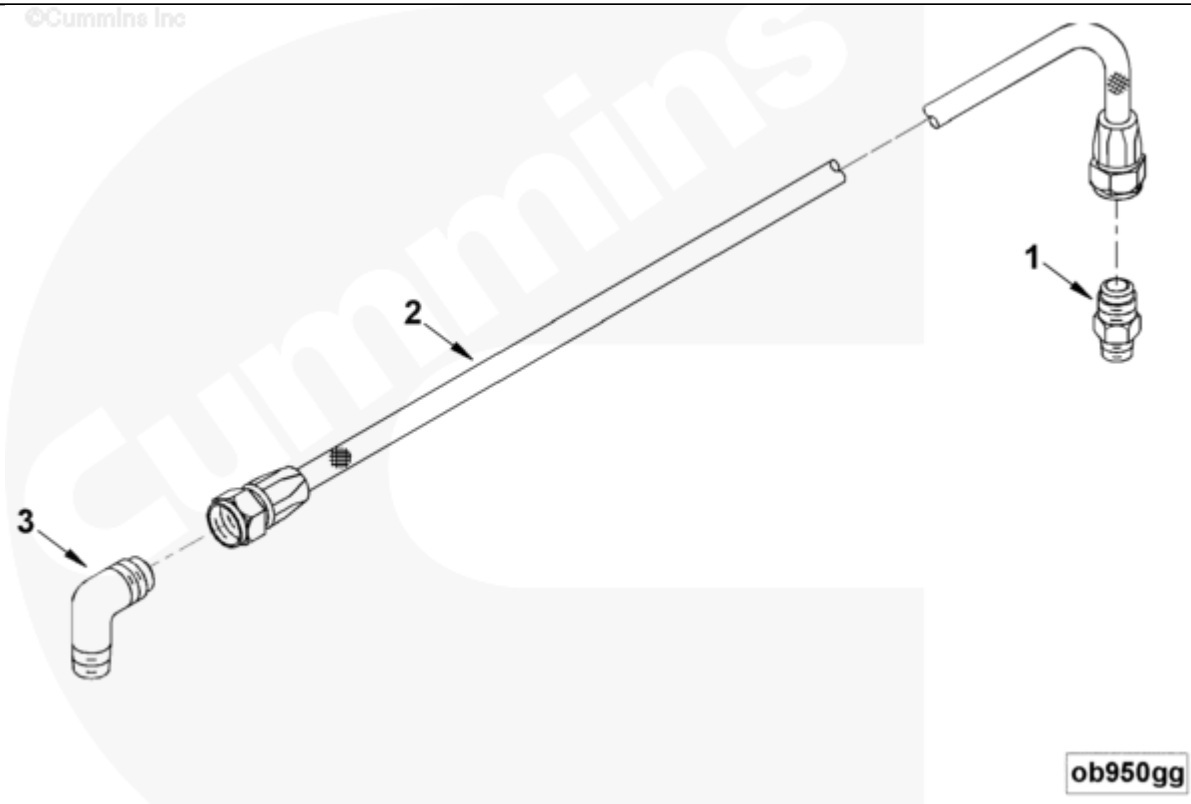

SMALL | MEDIUM | LARGE

Cart	Ref No	Part Number	Part Description	Required	Remarks
View My Cart					
		OC9713-01	Marine Gear Oil Cooler		For Use With Marine Gear...(More)

					ZF 80IV
					Tilt: 12 Degrees
<input type="checkbox"/>	1	69461	Male Connector	2	
<input type="checkbox"/>	2	3917134	Flexible Hose	2	
<input type="checkbox"/>	3	3005845	Male Adapter Elbow	2	